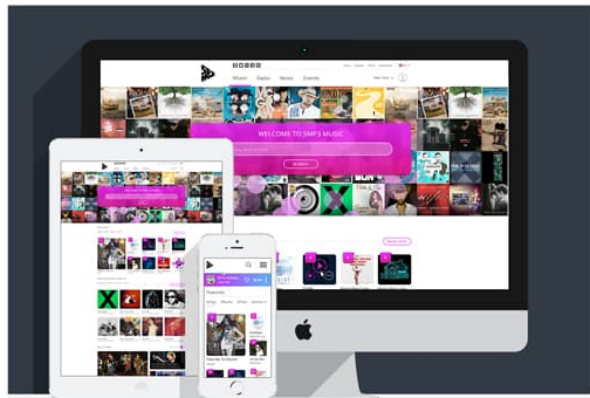

Medical Website

Corporate Website

Infographics

Travel Website

Smart Watch UI/UX

# Brief Portfolio

FUNN VIDEO - Video Streaming Portal

TUA - Video Streaming Portal

Entertainment Portal Turnkey Development

5MP3 - Amazing Music Community & Store

Moiselle - Fashion Brand Store

Art Story - Modern Art Wiki