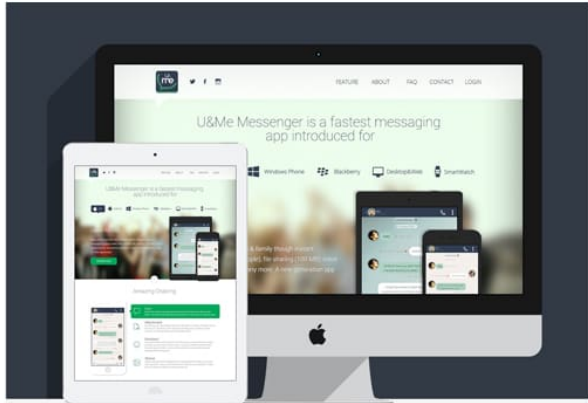

Brief Portfolio

U&ME – Messenger